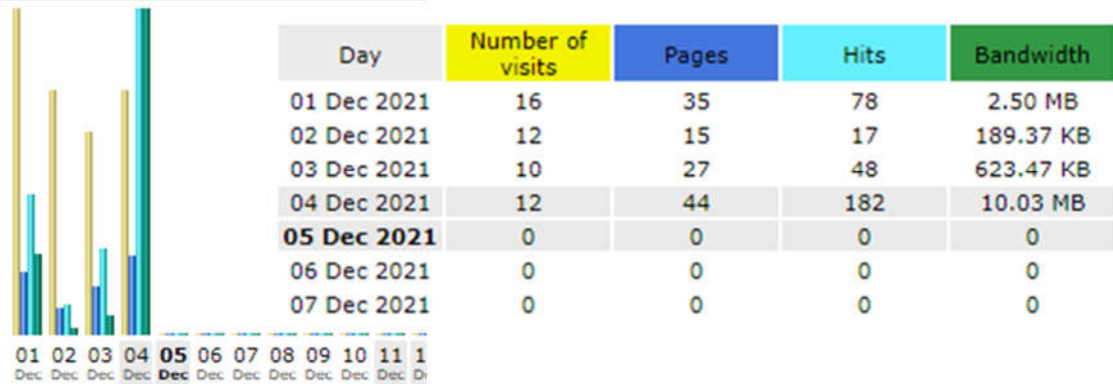

Website Usage Statistics – PERIOD: - Year 2021

Last Update: 04 Dec 2021 - 23:40

Reported period: Monthly - Year - 2021 OK

Summary					
Reported period	Year 2021				
First visit	01 Jan 2021 - 01:22				
Last visit	04 Dec 2021 - 10:48				
	Unique visitors	Number of visits	Pages	Hits	Bandwidth
Viewed traffic *	<= 3,096 Exact value not available in 'Year' view	4,113 (1.32 visits/visitor)	8,530 (2.07 Pages/Visit)	27,609 (6.71 Hits/Visit)	1.47 GB (375.36 KB/Visit)
Not viewed traffic *			14,457	27,881	883.25 MB

* Not viewed traffic includes traffic generated by robots, worms, or replies with special HTTP status codes.

Monthly Report

Each unit (■) represents 80 requests for pages or part thereof.

month	#reqs	#pages
Jan 2021	1728	829
Feb 2021	1448	629
Mar 2021	1869	738
Apr 2021	2576	967
May 2021	2309	969
Jun 2021	2093	944
Jul 2021	1269	552
Aug 2021	1530	377
Sep 2021	1170	519
Oct 2021	1664	426
Nov 2021	1086	333
Dec 2021	263	63

Days of month

Website Usage Statistics – PERIOD: - Year 2021

Monthly history

Month	Unique visitors	Number of visits	Pages	Hits	Bandwidth
Jan 2021	233	269	679	2,902	167.54 MB
Feb 2021	188	225	627	2,317	126.49 MB
Mar 2021	340	403	819	3,079	176.20 MB
Apr 2021	262	361	830	2,397	170.81 MB
May 2021	281	381	888	2,224	83.59 MB
Jun 2021	274	357	654	1,801	85.88 MB
Jul 2021	266	357	699	1,729	73.40 MB
Aug 2021	284	397	651	2,384	140.57 MB
Sep 2021	264	388	682	2,488	152.20 MB
Oct 2021	357	472	1,043	3,557	183.37 MB
Nov 2021	306	453	837	2,406	134.31 MB
Dec 2021	41	50	121	325	13.33 MB
Total	3,096	4,113	8,530	27,609	1.47 GB