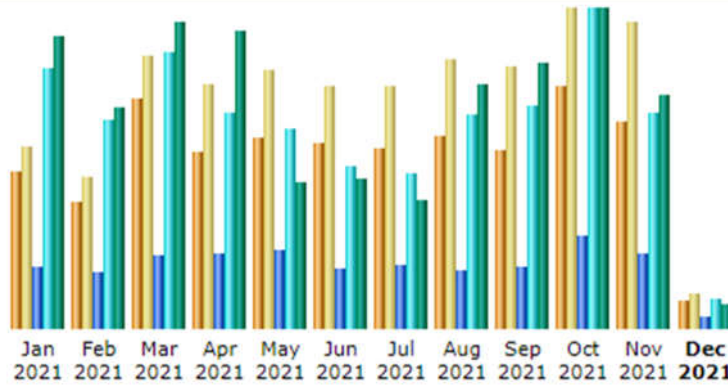

Website Usage Statistics – PERIOD: - Year 2021

Last Update: 04 Dec 2021 - 23:40

Reported period: Monthly - Year - 2021 OK

Summary					
Reported period	Year 2021				
First visit	01 Jan 2021 - 01:22				
Last visit	04 Dec 2021 - 10:48				
	Unique visitors	Number of visits	Pages	Hits	Bandwidth
Viewed traffic *	<= 3,096 Exact value not available in 'Year' view	4,113 (1.32 visits/visitor)	8,530 (2.07 Pages/Visit)	27,609 (6.71 Hits/Visit)	1.47 GB (375.36 KB/Visit)
Not viewed traffic *			14,457	27,881	883.25 MB

* Not viewed traffic includes traffic generated by robots, worms, or replies with special HTTP status codes.

Monthly Report

Each unit (■) represents 80 requests for pages or part thereof.

month	#reqs	#pages
Jan 2021	1728	829
Feb 2021	1448	629
Mar 2021	1869	738
Apr 2021	2576	967
May 2021	2309	969
Jun 2021	2093	944
Jul 2021	1269	552
Aug 2021	1530	377
Sep 2021	1170	519
Oct 2021	1664	426
Nov 2021	1086	333
Dec 2021	263	63

Days of month

Website Usage Statistics – PERIOD: - Year 2021

Monthly history

Month	Unique visitors	Number of visits	Pages	Hits	Bandwidth
Jan 2021	233	269	679	2,902	167.54 MB
Feb 2021	188	225	627	2,317	126.49 MB
Mar 2021	340	403	819	3,079	176.20 MB
Apr 2021	262	361	830	2,397	170.81 MB
May 2021	281	381	888	2,224	83.59 MB
Jun 2021	274	357	654	1,801	85.88 MB
Jul 2021	266	357	699	1,729	73.40 MB
Aug 2021	284	397	651	2,384	140.57 MB
Sep 2021	264	388	682	2,488	152.20 MB
Oct 2021	357	472	1,043	3,557	183.37 MB
Nov 2021	306	453	837	2,406	134.31 MB
Dec 2021	41	50	121	325	13.33 MB
Total	3,096	4,113	8,530	27,609	1.47 GB

Days of week

Day	Pages	Hits	Bandwidth
Mon	23	79	4.49 MB
Tue	26	97	5.28 MB
Wed	26	88	4.69 MB
Thu	22	73	3.56 MB
Fri	25	79	4.51 MB
Sat	28	80	4.81 MB
Sun	22	71	3.80 MB

Website Usage Statistics – PERIOD: - Year 2021